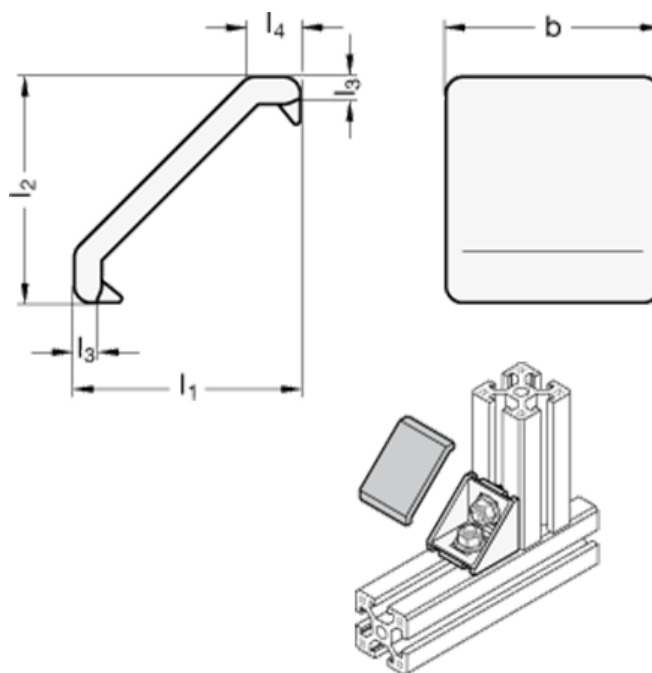

Article number: 20963454545SW

Description: E+G Plastic-cover til profilsystemer - GN 963-45-45-45-SW

Measures

b	= 43
l1	= 45
l2	= 45
l3	= 4
l4	= 11.5
Weight (g)	= 9